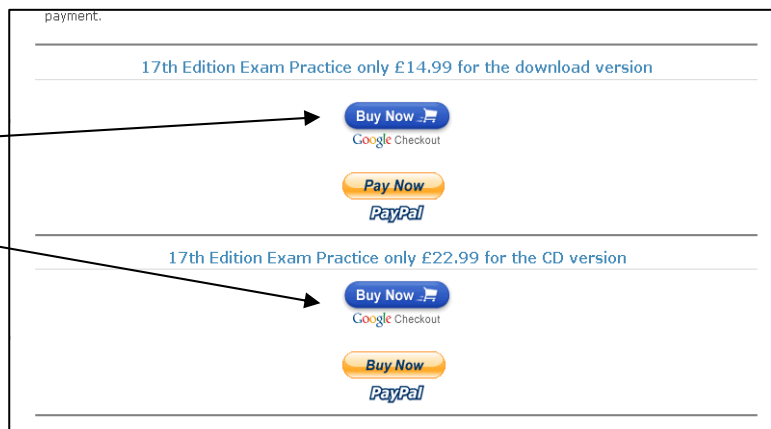

Purchasing through Google Checkout

Step 1: Choose your software, either

download or CD

Click the OK button to agree to the terms and conditions. Note the information tells you about the purchase and informs you that the serial number and/or download details will be available on the last page.