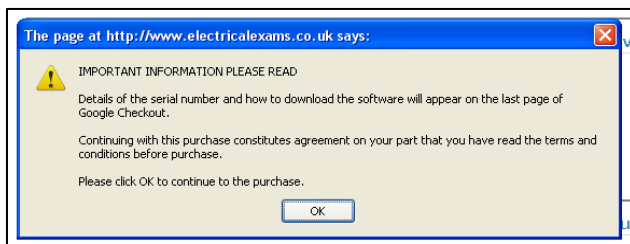

Purchasing through Google Checkout

Step 1: Choose your software, either

download or CD

Click the OK button to agree to the terms and conditions. Note the information tells you about the purchase and informs you that the serial number and/or download details will be available on the last page.

After you click OK, you proceed to the purchase page. Input your relevant details and click the “Agree and Continue” button.

Create a Google Account to complete this purchase

Shop faster with Google Checkout
Sign up now to buy quickly and easily from stores across the web and track all your orders in one place.