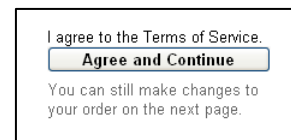

UK Maestro/Solo: Start date: -OR- Issue No.

Cardholder name:

Billing Address:

City/Town:

County:

Postcode: [?]

Telephone number:
Required for account verification.

My delivery address is: My billing address A different address